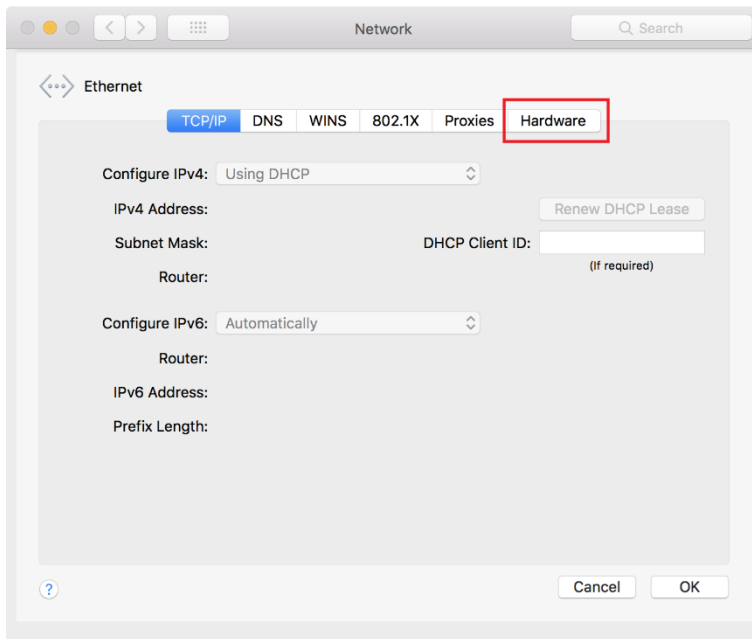

How to find the MAC address on "mac OS"

The application form "Network Registration Form" is for wired LAN adapters, and not for wireless LAN adapters such as Wi-Fi and Bluetooth.

Open [System Preferences].

Open [network].

Select the adapter (in following example, "Ethernet"), then click [Advanced...] button.

Open [Hardware] tab.

The MAC address is in [Hardware] tab.