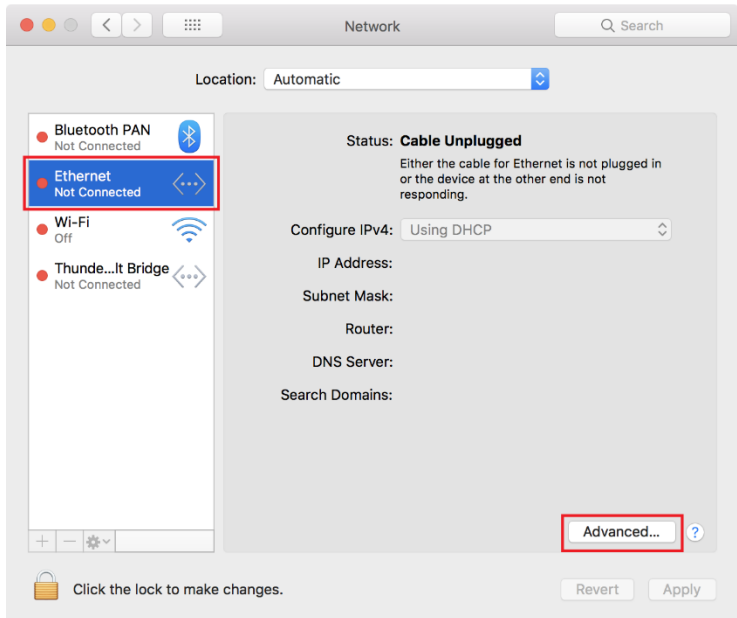

How to find the MAC address on "mac OS"

The application form "Network Registration Form" is for wired LAN adapters, and not for wireless LAN adapters such as Wi-Fi and Bluetooth.

Open [System Preferences].

Open [network].

Select the adapter (in following example, "Ethernet"), then click [Advanced...] button.

Open [Hardware] tab.

The MAC address is in [Hardware] tab.