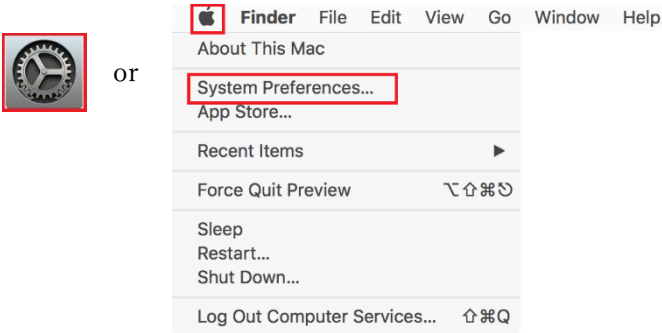

How to find the MAC address on "mac OS"

The application form "Network Registration Form" is for wired LAN adapters, and not for wireless LAN adapters such as Wi-Fi and Bluetooth.

Open [System Preferences].